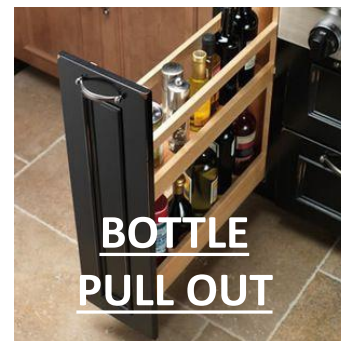

STANDARD DRAWER

FOLDING FLAP FITTING

S CORNER

TROUSER PULL OUT

MAGIC CORNER

PANTRY

WICKER BASKET

DECORATIVE DRAWER

HANGER DROP DOWN

ROLLER SHUTTER

CHIMNEY & HOB

CUTLERY ORGANISER

BOTTLE PULL OUT

CASARIO SYSTEM

DISPLAY CENTER:

Mohammadabad, Agra, NH - 2, Tundla,
Uttar Pradesh, Pin: 283202